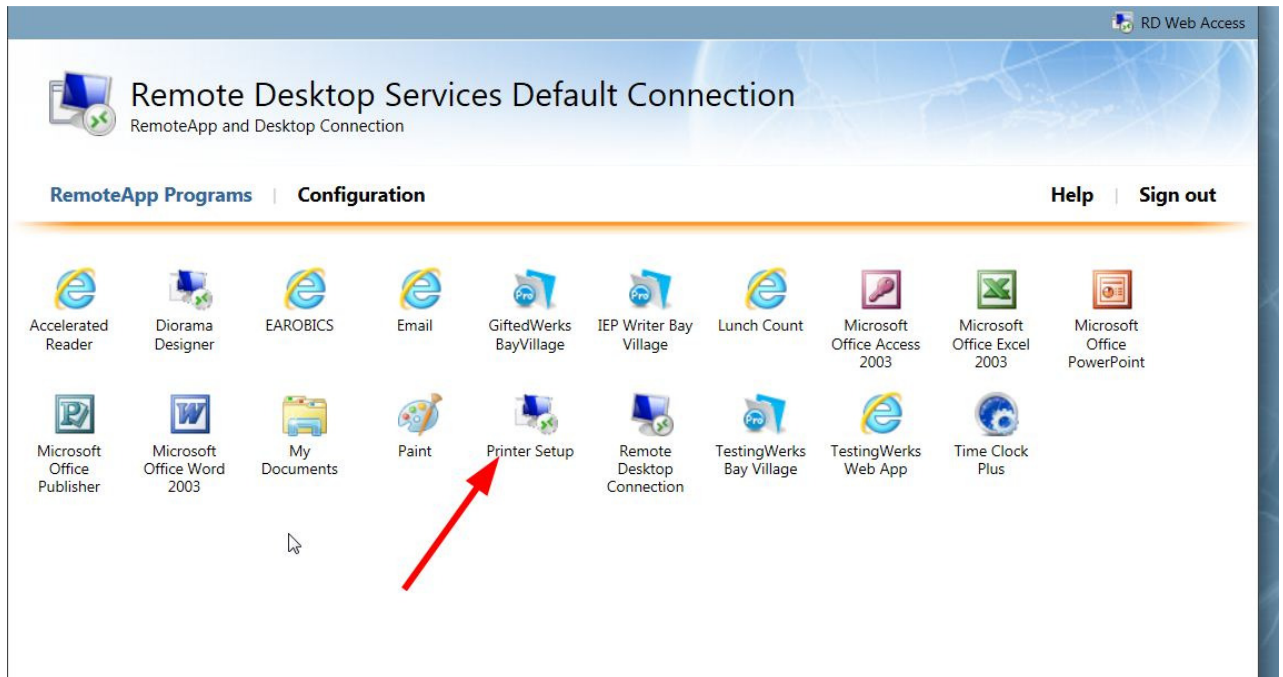

Deleting printers and changing default printer in Remote Apps

- Log into Remote Apps
- Choose Printer setup (before opening any other app)

- Choose Delete All Printers to clear any current printers

- Choose your default printer